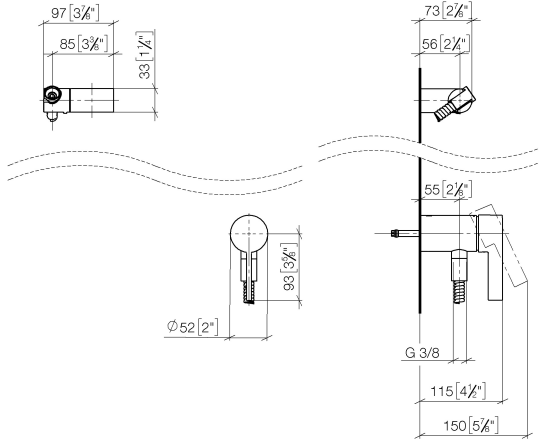

**Concealed single-lever mixer with integrated shower connection with hand shower set without hand shower - Platinum**

IMO

36 002 970

- metal shower hose 1750mm with integrated anti-twist protection
- This article does not include a hand shower!**  
**Intrinsic protection against back flow.**

**Concealed single-lever mixer with integrated shower connection with hand shower set without hand shower - Platinum**

IMO

36 002 970  
mm [inches]

**Certificates**

Belgaqua\_21-025- WRAS\_2011027. LGA\_29928.  
27\_1.

36 002 970

Spare parts list

No.	Item Number	Name	Quantity used	Delivery time
1	28 060 970-08	Wall bracket swivel - Platinum	1	40
2	28 322 970-08	Metal shower hose 1/2" x 3/8" x 1750 mm - Platinum	1	40
3	36 050 970-08	Concealed single-lever mixer with integrated shower connection - Platinum	1	40